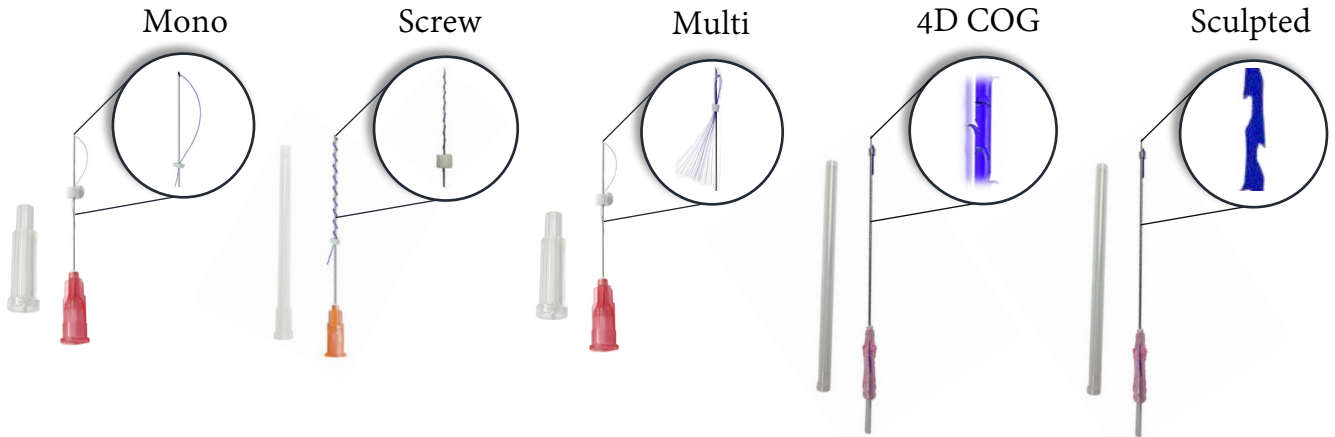

les encres®

THREADS

Mono 27g 70mm
 Mono 27g 90mm
 Mono 29g 60mm
 Screw 29g 38mm
 Screw 27g 60mm
 Screw 26g 30mm

Mono 29g 38mm
 Eye 30g 38mm
 Eye 30g 38mm
 Screw 29g 38mm
 Rhino 19g 60mm
 Nasal 19g 38mm
 Lip Screw 26g 50mm
 Lip Mono 26g 50mm
 Screw 29g 38mm
 Screw 27g 60mm
 Screw 26g 30mm
 Dbl Screw 25g 70mm
 Mono 29g 38mm
 Mono 29g 60mm

4D COG 21g 60mm
 Multi 23g 50mm
 4D COG 21g 100mm
 4D COG 18g 100mm
 4D COG 18g 120mm
 4D COG 19g 100mm
 4D COG 19g 120mm
 Sculpted 18g 100mm
 Multi 23g 50mm, Screw 29g 38mm
 Mono 29g 38mm, Mono 29g 60mm
 Mono 29g 38mm
 4D COG 21g 100mm
 4D COG 18g 100mm
 4D COG 18g 120mm
 4D COG 19g 100mm
 4D COG 19g 120mm
 Any combo Mono & COG

Everything we do is to enhance your vision of beauty. We believe the body is a canvas, our clinical tools are the ink and each brush stroke reverses the effects of time.

888-763-5227

WWW.LESENCRES.COM